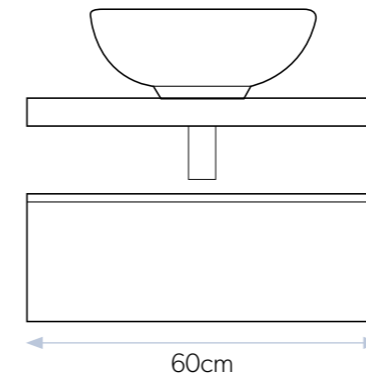

Blend is available in the following finishes:

Eden Geometric Ø36cm on Greystone 80cm Blend shelf and Greystone 80cm wide Drawer Unit with Basin Shelf Wall Bracket

With **Blend** the number of configurations is only limited by your imagination. Below you can find examples to inspire you.