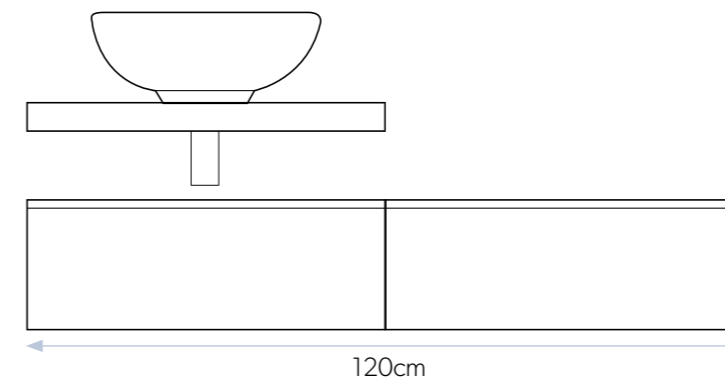

Scan for further information about our Blend range.

BLEND

Versatility and customisation are at the heart of Blend's unique look. With a range of premium finish basin shelves and drawer units to choose from, there are a number of design and size combinations to suit your individual style. Push to open drawers and open shelf space create a high quality, boutique hotel style with plenty of storage for all the essentials.

Blend is available in the following finishes:

Eden Geometric Ø36cm on Greystone 80cm Blend shelf and Greystone 80cm wide Drawer Unit with Basin Shelf Wall Bracket

With **Blend** the number of configurations is only limited by your imagination. Below you can find examples to inspire you.