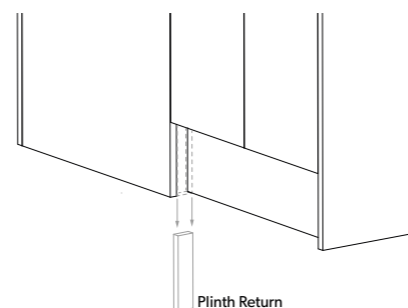

HiB

MAKING BATHROOMS BEAUTIFUL

Making all the difference to your bathroom...

...with our new HiB Sanitaryware.

Download a brochure from our website hib.co.uk

Washbasins | Sanitaryware | Brassware