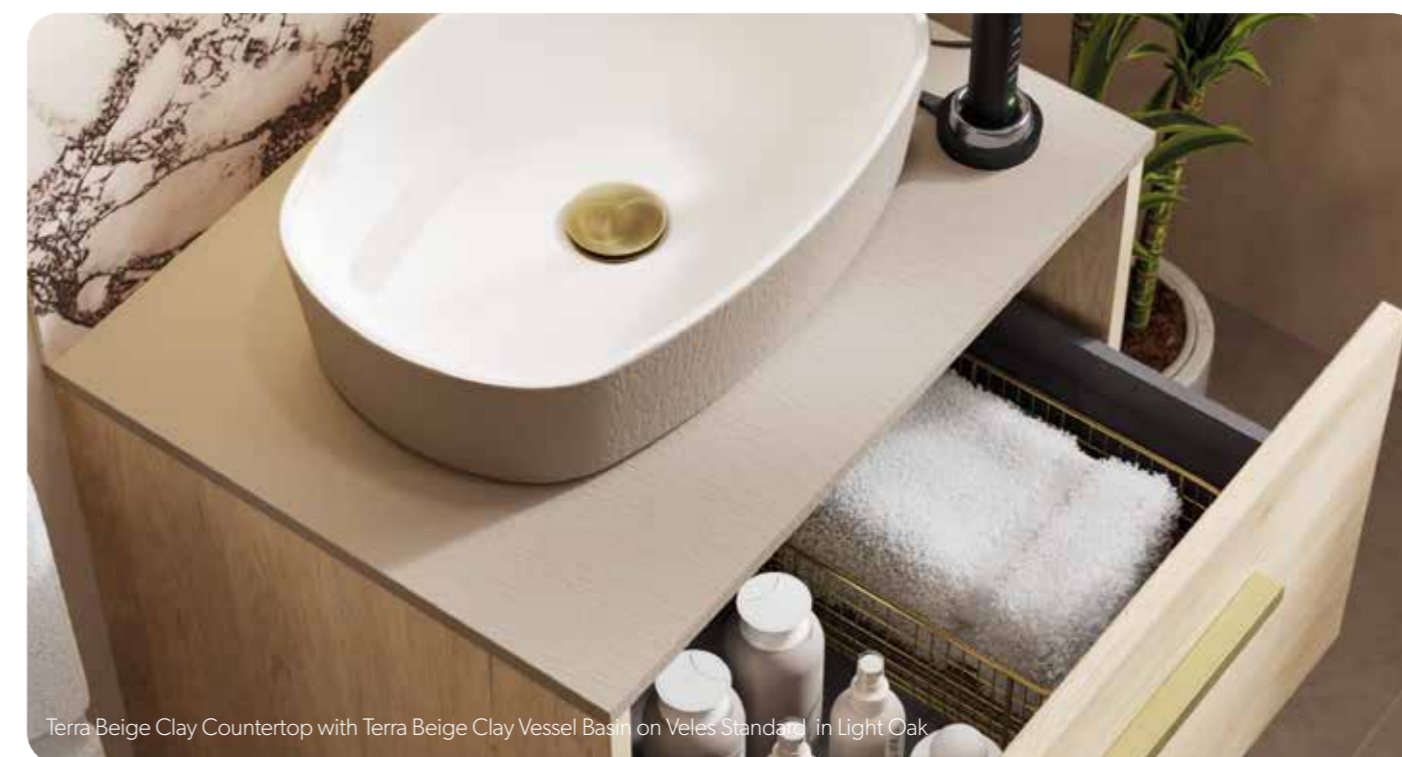

Black Charcoal

| Product | Art no. | Height | Width | Depth | Compatible ranges | |
|---------------------|----------------|--------|--------|--------|---|------|
| Black Charcoal 50cm | N21SCT38X50BCH | 1.5cm | 50cm | 38cm | Veles Compact, Fabrica, Tranquil, Tempt | €232 |
| Black Charcoal 60cm | N21SCT38X60BCH | 1.5cm | 60cm | 38cm | Veles Compact, Fabrica, Tranquil, Tempt | €265 |
| Black Charcoal 60cm | N21SCT45X60BCH | 1.5cm | 58.1cm | 44.2cm | Veles, Aeon, Vantage | €283 |
| Black Charcoal 85cm | N21SCT45X85BCH | 1.5cm | 83.1cm | 44.2cm | Veles, Aeon, Vantage | €368 |

Beige Clay

| Product | Art no. | Height | Width | Depth | Compatible ranges | |
|-----------------|----------------|--------|--------|--------|---|------|
| Beige Clay 50cm | N21SCT38X50BCL | 1.5cm | 50cm | 38cm | Veles Compact, Fabrica, Tranquil, Tempt | €232 |
| Beige Clay 60cm | N21SCT38X60BCL | 1.5cm | 60cm | 38cm | Veles Compact, Fabrica, Tranquil, Tempt | €265 |
| Beige Clay 60cm | N21SCT45X60BCL | 1.5cm | 58.1cm | 44.2cm | Veles, Aeon, Vantage | €283 |
| Beige Clay 85cm | N21SCT45X85BCL | 1.5cm | 83.1cm | 44.2cm | Veles, Aeon, Vantage | €368 |