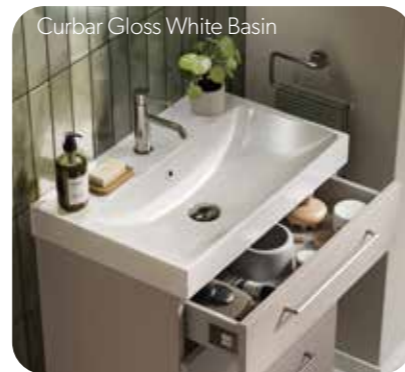

Step two: Choose your basin

Basin option one: Furniture Washbasins

Ororell Ceramic	Curbar Mineral Marble Gloss White	Curbar Mineral Marble Matt White
50cm wide W50 x H9 x D38	50cm wide W50 x H12.2 x D38	50cm wide W50 x H12.2 x D38
N2WB50CER €240	N0WB50CURB €245	N0WB50CURBMW €270
60cm wide W60 x H9 x D38	60cm wide W60 x H12.2 x D38	60cm wide W60 x H12.2 x D38
N2WB60CER €266	N0WB60CURB €270	N0WB60CURBMW €294

Thruyton Mineral Marble Rectangular	Thruyton Mineral Marble Shaped
50cm wide W50 x H9 x D38	50cm wide W50 x H9 x D38
N2WB50REC €230	N2WB50CUR €230
60cm wide W60 x H9 x D38	60cm wide W60 x H9 x D38
N0WB60REC €254	N0WB60CUR €254

Basin option two: Ceramic Vessel Basins and Countertops

Liana Cube 37cm	Eden Chevron Ø36cm	Ivy Ø38cm
N0WTB37LIAN €196	N0WTB36CHE €270	N0WTB38CIR €112

For our full range of Basins, please see our Sanitaryware Brochure.

Countertops - 2.2cm Square Edge Laminate

White Gloss	Basalt Slate	Natural Oak	Carrera Marble
50cm wide W50 x H2.2 x D38	50cm wide W50 x H2.2 x D38	50cm wide W50 x H2.2 x D38	50cm wide W50 x H2.2 x D38
N0SCT50GWH €164	N0SCT50BSL €164	N0SCT50NAO €164	N0SCT50CAM €164
60cm wide W60 x H2.2 x D38	60cm wide W60 x H2.2 x D38	60cm wide W60 x H2.2 x D38	60cm wide W60 x H2.2 x D38
N0SCT60GWH €171	N0SCT60BSL €171	N0SCT60NAO €171	N0SCT60CAM €171
80cm wide W80 x H2.2 x D38	80cm wide W80 x H2.2 x D38	80cm wide W80 x H2.2 x D38	80cm wide W80 x H2.2 x D38
N0SCT80GWH €197	N0SCT80BSL €197	N0SCT80NAO €197	N0SCT80CAM €197
150cm wide W150 x H2.2 x D38	150cm wide W150 x H2.2 x D38	150cm wide W150 x H2.2 x D38	150cm wide W150 x H2.2 x D38
N0SCT150GWH €290	N0SCT150BSL €290	N0SCT150NAO €290	N0SCT150CAM €290