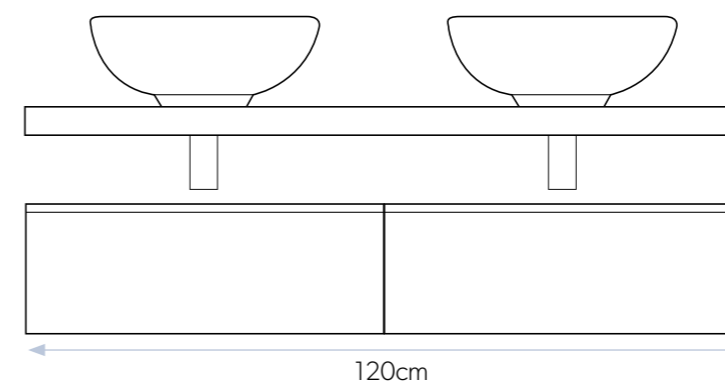

Scan for further information about our Blend range.

BLEND

Versatility and customisation are at the heart of Blend's unique look. With a range of premium finish basin shelves and drawer units to choose from, there are a number of design and size combinations to suit your individual style. Push to open drawers and open shelf space create a high quality, boutique hotel style with plenty of storage for all the essentials.

Blend is available in the following finishes:

Eden Geometric Ø36cm on Greystone 80cm Blend shelf and Greystone 80cm wide Drawer Unit with Basin Shelf Wall Bracket

With **Blend** the number of configurations is only limited by your imagination. Below you can find examples to inspire you.