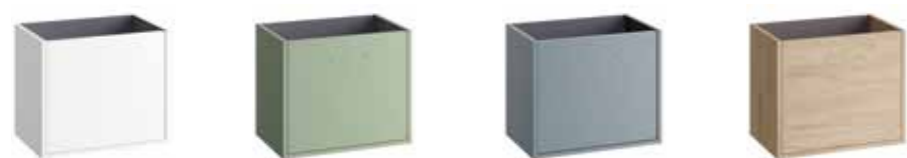

Compact Wall Hung Units (1 drawer)

Void measurement - 4cm
Waste cutout - no waste cutout

	Matt White	Sage Green	Dusky Blue	Light Oak	
50cm wide W49.4 x H50 x D37.7	N21WH38X50MWH	N21WH38X50SGR	N21WH38X50DBL	N21WH38X50LOA	€554 Handle cost included
60cm wide W59.4 x H50 x D37.7	N21WH38X60MWH	N21WH38X60SGR	N21WH38X60DBL	N21WH38X60LOA	€615 Handle cost included