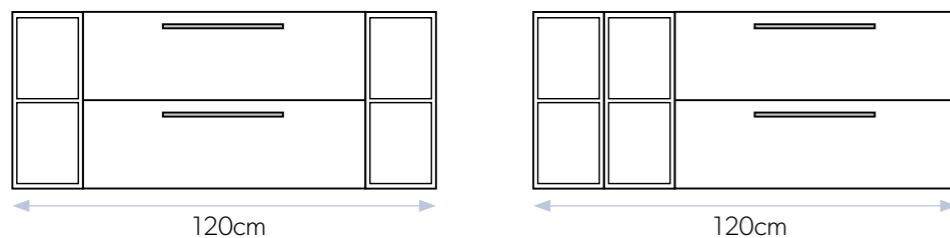

Step one: Choose your furniture

Compact Floor Standing Units (3 drawer)

Void measurement - 3cm
Waste cutout - W10 x D20cm

	Matt Blue	Matt Cashmere	Gloss White	Anthracite	
50cm wide W49.4 x H74 x D37.6	N3FS50MBLU	N3FS50MCAS	N3FS50WHI	Gloss - N3FS50ANTH Matt - N3FS50MANT	€763
60cm wide W59.4 x H74 x D37.6	N3FS60MBLU	N3FS60MCAS	N3FS60WHI	Gloss - N3FS60ANTH Matt - N3FS60MANT	€782

Compact Wall Hung Units (2 drawer)

Void measurement - 3cm
Waste cutout - W10 x D20cm

	Matt Blue	Matt Cashmere	Gloss White	Anthracite	
50cm wide W49.4 x H50 x D37.6	N3WH50MBLU	N3WH50MCAS	N3WH50WHI	Gloss - N3WH50ANTH Matt - N3WH50MANT	€527
60cm wide W59.4 x H50 x D37.6	N3WH60MBLU	N3WH60MCAS	N3WH60WHI	Gloss - N3WH60ANTH Matt - N3WH60MANT	€604

Compact Wall Hung Units (4 drawer)

	Matt Blue	Matt Cashmere	Gloss White	Anthracite	
100cm wide W98.8 x H50 x D37.6	PNM087	PNM088	PNM013	Gloss - PNM014 Matt - PNM086	€1052
120cm wide W118.8 x H50 x D37.6	PNM090	PNM091	PNM015	Gloss - PNM016 Matt - PNM089	€1207

Link Storage Units

	Matt Blue	Matt Cashmere	Gloss White	Anthracite	
20cm wide W20 x H50 x D36	N3OSS20MBLU	N3OSS20MCAS	N3OSS20WHI	Gloss - N3OSS20ANTH Matt - N3OSS20MANT	€263

COMPACT RANGES