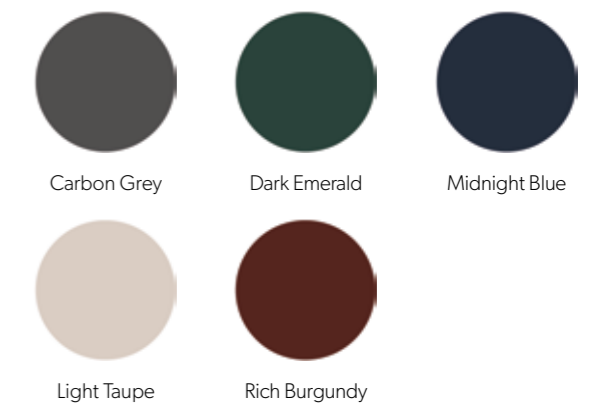

Fabrica is also available as a cloakroom unit (see page 70)

Scan for further information about our **Fabrica** range.